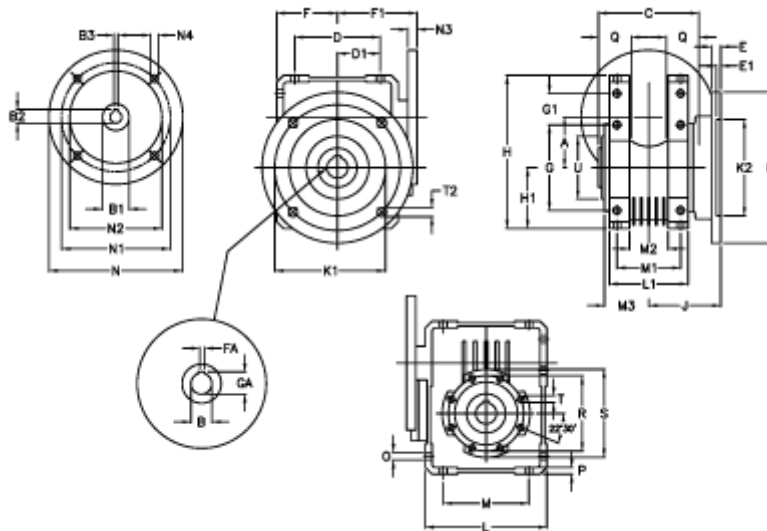

Article number: 392211003053616

Description: Worm Gear with Torque Limiter
W110 L1-UFC-30-P90 B14

Measures

A = 110.10	E = 20	H = 308.0	M = 184	N4 = 9	U = 130
B = 42	E1 = 12	H1 = 125.0	M1 = 115	O = 14.0	
B1 E7 = 24	F = 125	J = 131.5	M2 = 69	P = 14	
B2 = 27.3	F1 = 143	K = 280	M3 = 73.0	Q = 45	
B3 H9 = 8	FA = 12	K1 = 230	N = 140	R = 165	
C = 155	G = 184	K2 = 170	N1 = 115	S = 200	
D = 174.0	G1 = 58.0	L = 250	N2 = 95	T = M12x19	
D1 = 82.0	GA = 45.3	L1 = 143	N3 = 6.5	T2 = 13.0	